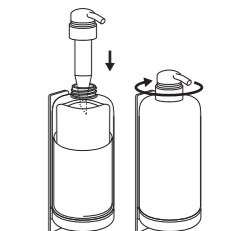

INSERT
INSÉRER